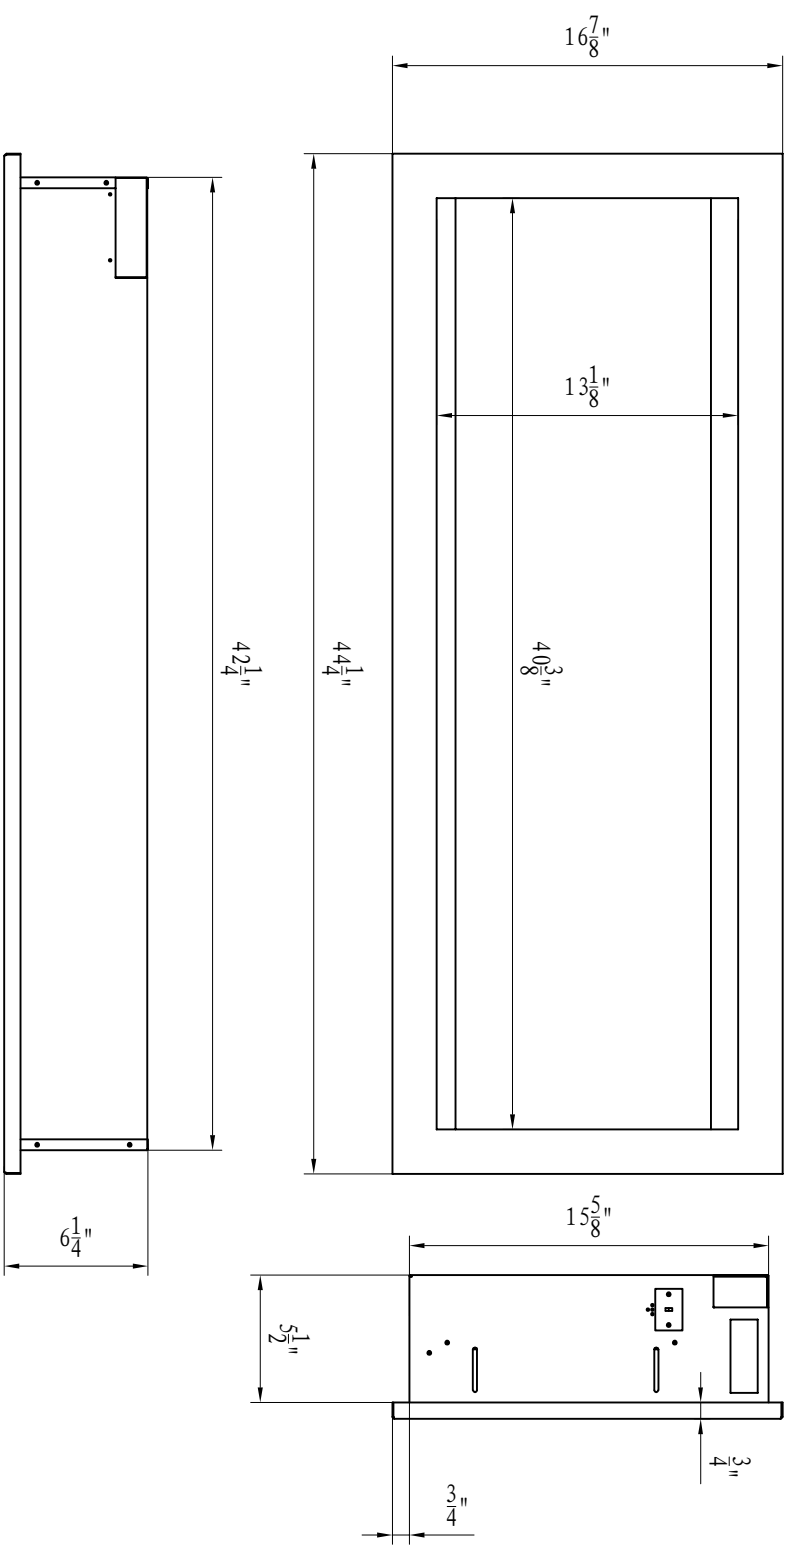

TECHNICAL SPECIFICATIONS

VOLTS	120 V	
AMPS	12.5 A	
WATTS	1465 watts	
HEATER	HIGH	1465 watts
	LOW	750 watts
FLAME AND TRAY LAMPS	TOP LIGHT	18.5 watts
	TOTAL WATTS	20.5 watts
ROTOR MOTOR	1 at 2.9 watts	
HEIGHT, WIDTH, DEPTH	15 5/8" x 42 1/4" x 5 1/2"	
GLASS VIEWING OPENING	13 1/8" x 40 3/8"	
SURROUND SIZE	16 7/8" x 44 1/4"	
SHIPPING SIZE (H, W, D)	19 3/4" x 49 1/8" x 9"	
SHIPPING WEIGHT	UNIT	70.50 Lbs
	GLASS FRONT	56.22 Lbs
PLUG LOCATION	Included	
CORD LENGTH	Left Side	
APPROX. HEATING AREA	76"	
	400 sq ft	

*Amartii*  
SYMMETRY

SERIES	MODEL	REV.
SYMMETRY-3	SYM-42	1
SCALE 1"=1'-0"	DATE: 03.01.22	SHEET 1 OF 1